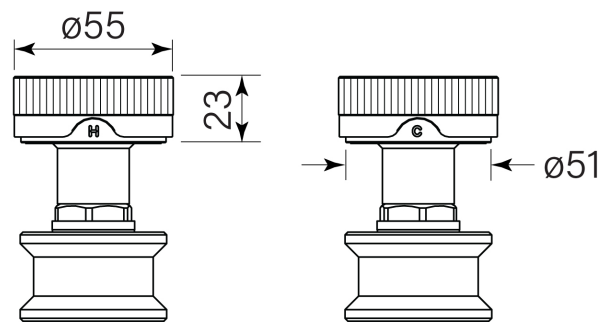

PRODUCT SPECIFICATION

35308

ZERO HOB TOP ASSY PR FLUTED

FEATURES

Quarter turn ceramic cartridges

— Fine fluted texture on handles

Hole size 32-35