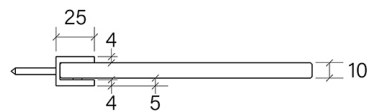

PRODUCT SPECIFICATION

34413

SHOWER U BRACKET, GLASS-TO-WALL

FEATURES

- U shape friction fix bracket
- 90 degree glass to wall or floor connection
- Suitable for 10mm glass
- Manufactured from high quality brass, including the screws