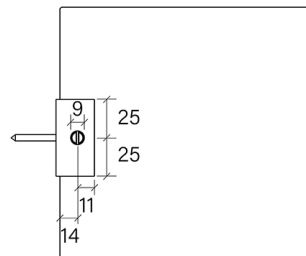

PRODUCT SPECIFICATION

34413

SHOWER U BRACKET, GLASS-TO-WALL

FEATURES

- U shape friction fix bracket
- 90 degree glass to wall or floor connection
- Suitable for 10mm glass
- Manufactured from high quality brass, including the screws

No cutout is required on glass