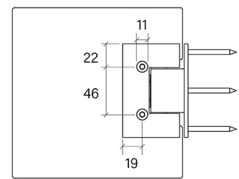

PRODUCT SPECIFICATION

34410

SHOWER HINGE, GLASS-TO-WALL 90 DEGREE

FEATURES

- Glass to wall hinge
- 90 degree glass to wall connection
- Suitable for 10mm glass
- 35kg max door weight per two hinges
- 52.5kg max door weight per three hinges
- 800mm maximum door width
- Hinge opens in & out
- Manufactured from high quality brass, including the screws