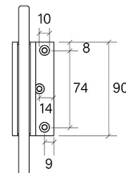

PRODUCT SPECIFICATION

34410

SHOWER HINGE, GLASS-TO-WALL 90 DEGREE

FEATURES

- Glass to wall hinge
- 90 degree glass to wall connection
- Suitable for 10mm glass
- 35kg max door weight per two hinges
- 52.5kg max door weight per three hinges
- 800mm maximum door width
- Hinge opens in & out
- Manufactured from high quality brass, including the screws