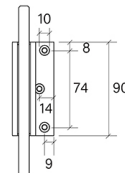

PRODUCT SPECIFICATION

34410

SHOWER HINGE, GLASS-TO-WALL 90 DEGREE

FEATURES

- Glass to wall hinge
- 90 degree glass to wall connection
- Suitable for 10mm glass
- 35kg max door weight per two hinges
- 52.5kg max door weight per three hinges
- 800mm maximum door width
- Hinge opens in & out
- Manufactured from high quality brass, including the screws