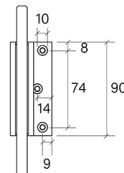

PRODUCT SPECIFICATION

34410

SHOWER HINGE, GLASS-TO-WALL 90 DEGREE

FEATURES

- Glass to wall hinge
- 90 degree glass to wall connection
- Suitable for 10mm glass
- 35kg max door weight per two hinges
- 52.5kg max door weight per three hinges
- 800mm maximum door width
- Hinge opens in & out
- Manufactured from high quality brass, including the screws