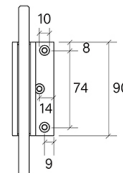

PRODUCT SPECIFICATION

34410

SHOWER HINGE, GLASS-TO-WALL 90 DEGREE

FEATURES

- Glass to wall hinge
- 90 degree glass to wall connection
- Suitable for 10mm glass
- 35kg max door weight per two hinges
- 52.5kg max door weight per three hinges
- 800mm maximum door width
- Hinge opens in & out
- Manufactured from high quality brass, including the screws