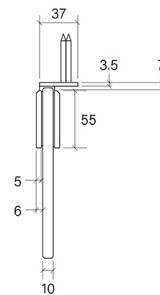

PRODUCT SPECIFICATION

34410

SHOWER HINGE, GLASS-TO-WALL 90 DEGREE

FEATURES

- Glass to wall hinge
- 90 degree glass to wall connection
- Suitable for 10mm glass
- 35kg max door weight per two hinges
- 52.5kg max door weight per three hinges
- 800mm maximum door width
- Hinge opens in & out
- Manufactured from high quality brass, including the screws

Glass cutout      Application