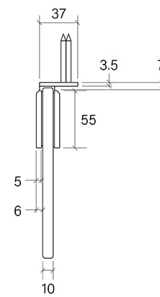

PRODUCT SPECIFICATION

34410

SHOWER HINGE, GLASS-TO-WALL 90 DEGREE

FEATURES

- Glass to wall hinge
- 90 degree glass to wall connection
- Suitable for 10mm glass
- 35kg max door weight per two hinges
- 52.5kg max door weight per three hinges
- 800mm maximum door width
- Hinge opens in & out
- Manufactured from high quality brass, including the screws

Glass cutout      Application