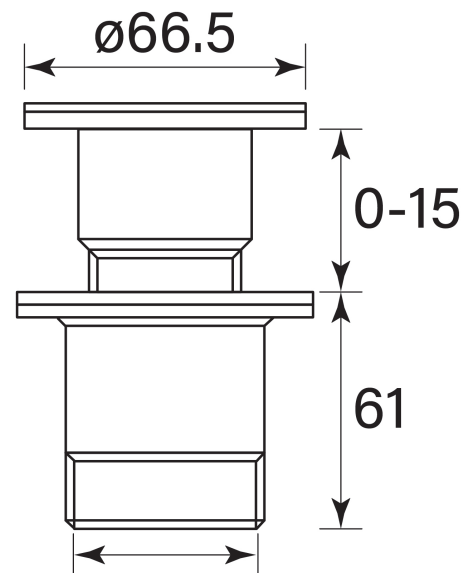

PRODUCT SPECIFICATION

34355

BATH WASTE POP DOWN 40MM

FEATURES

- Fits 40 mm waste connection
- Suits baths without built-in overflow

Suits 40mm  
Waste Connection