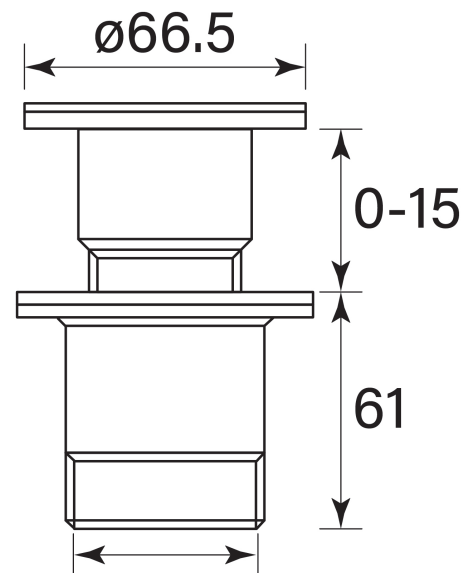

PRODUCT SPECIFICATION

34355

BATH WASTE POP DOWN 40MM

FEATURES

- Fits 40 mm waste connection
- Suits baths without built-in overflow

Suits 40mm
Waste Connection