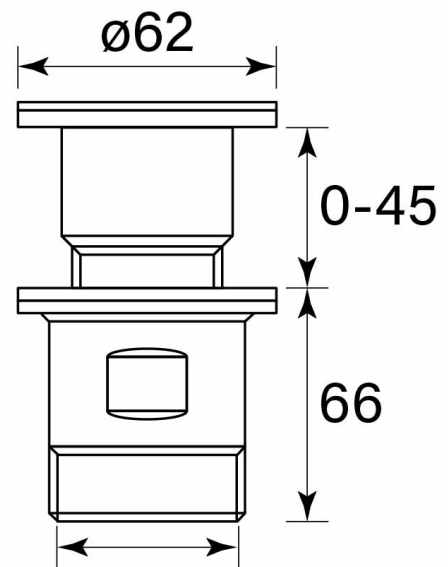

PRODUCT SPECIFICATION

34354

BASIN WASTE POP DOWN 32MM

FEATURES

- Fits 32 mm waste connection
- Bench hole size 42mm
- Universal, suits basins with or without built-in overflow

**Suits 32mm
Waste Connection**