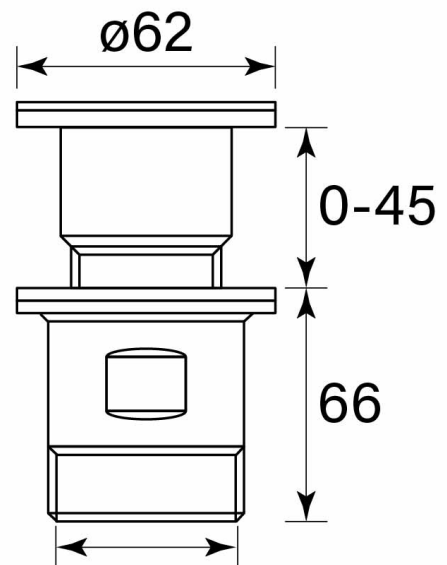

PRODUCT SPECIFICATION

34354

BASIN WASTE POP DOWN 32MM

FEATURES

- Fits 32 mm waste connection
- Bench hole size 42mm
- Universal, suits basins with or without built-in overflow

**Suits 32mm
Waste Connection**