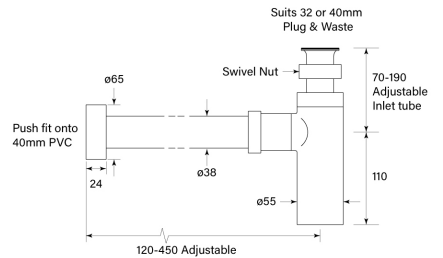

PRODUCT SPECIFICATION

34351
BOTTLE TRAP

FEATURES

- Suits 32 and 40 mm wastes
- Note there are two different specifications depending on the colour finish chosen, as displayed in dimensional diagram