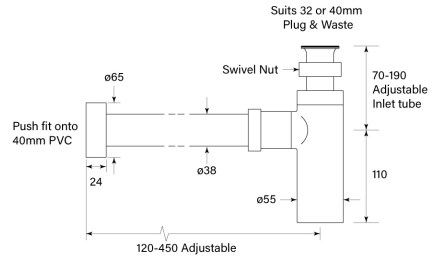

PRODUCT SPECIFICATION

34351
BOTTLE TRAP

FEATURES

- Suits 32 and 40 mm wastes
- Note there are two different specifications depending on the colour finish chosen, as displayed in dimensional diagram