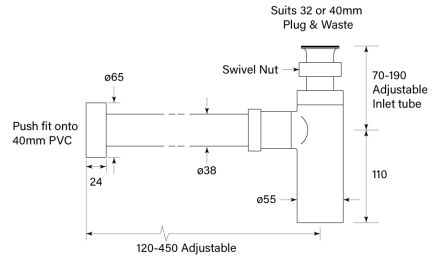

PRODUCT SPECIFICATION

34351 BOTTLE TRAP

FEATURES

- Suits 32 and 40 mm wastes
- Note there are two different specifications depending on the colour finish chosen, as displayed in dimensional diagram