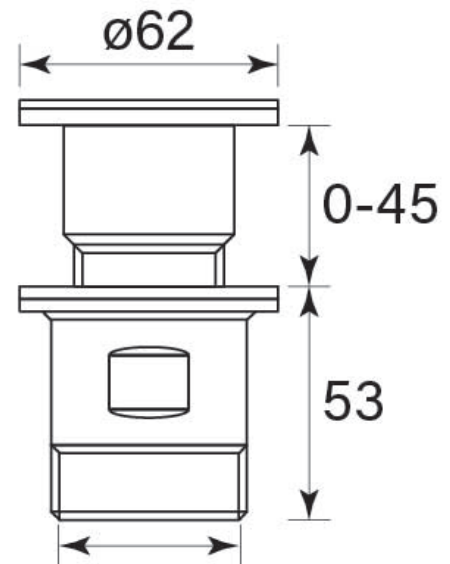

PRODUCT SPECIFICATION

34350

BASIN WASTE POP DOWN 40MM

FEATURES

- Fits 40 mm waste connection
- Bench hole size 42mm
- Universal, suits basins with or without built-in overflow

**Suits 40mm
Waste Connection**