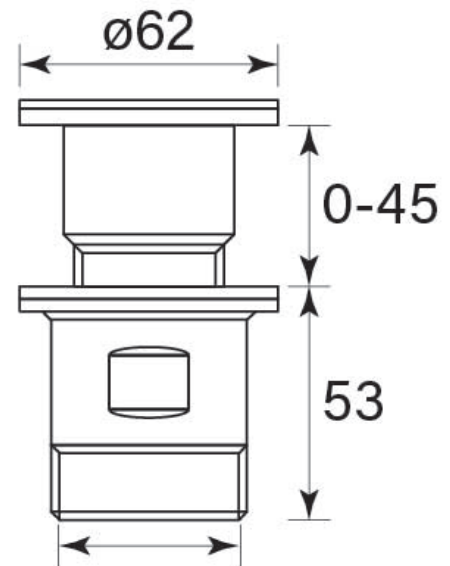

PRODUCT SPECIFICATION

34350

BASIN WASTE POP DOWN 40MM

FEATURES

- Fits 40 mm waste connection
- Bench hole size 42mm
- Universal, suits basins with or without built-in overflow

**Suits 40mm
Waste Connection**