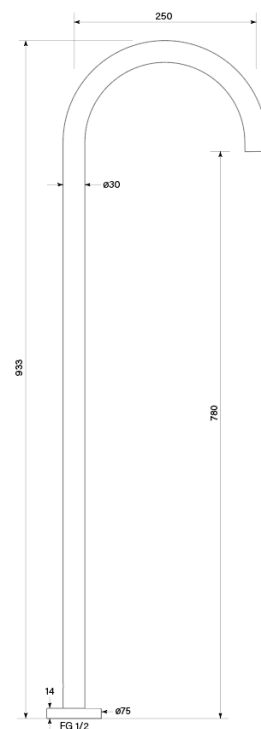

# Product Specifications

**30735-11** Pegasi M Floor Bath Spout, Chrome

## Features:

- Built in Australia
- Solid brass construction
- M series
- Recessed flow straightener
- Free flow

WM-022284